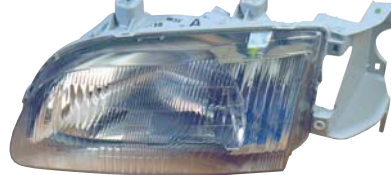

317-1108

USA-TYPE

HEAD LAMP
R 33101-SX0-A01
L 33151-SX0-A01
PCS CFT